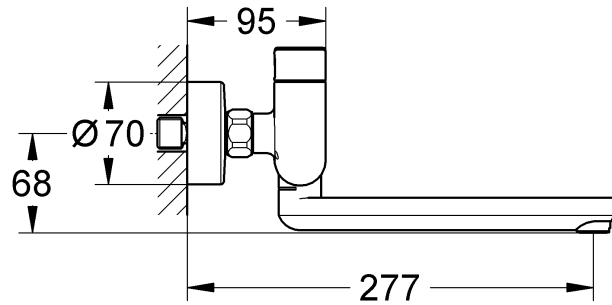

EUROSMART COSMOPOLITAN T

DESIGN + ENGINEERING
GROHE GERMANY

99.764.131/ÄM 244523/07.19

www.grohe.com

*Pure Freude
an Wasser*

36 319

36 320

DIN
1988