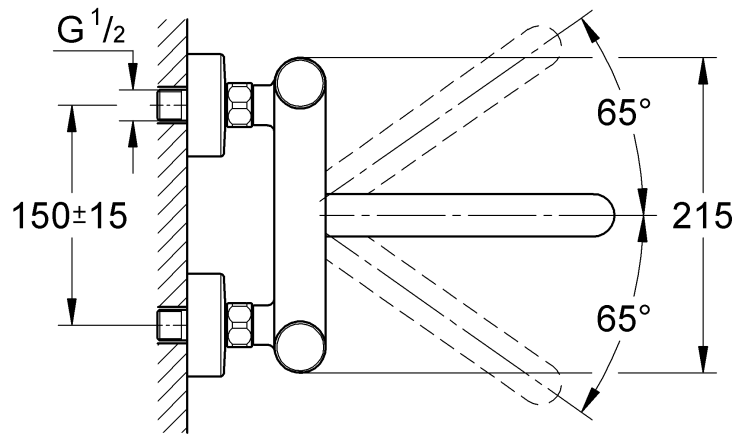

EUROSMART COSMOPOLITAN T

DESIGN + ENGINEERING
GROHE GERMANY

99.764.131/ÄM 244523/07.19

www.grohe.com

*Pure Freude
an Wasser*

36 319

36 320

DIN
1988